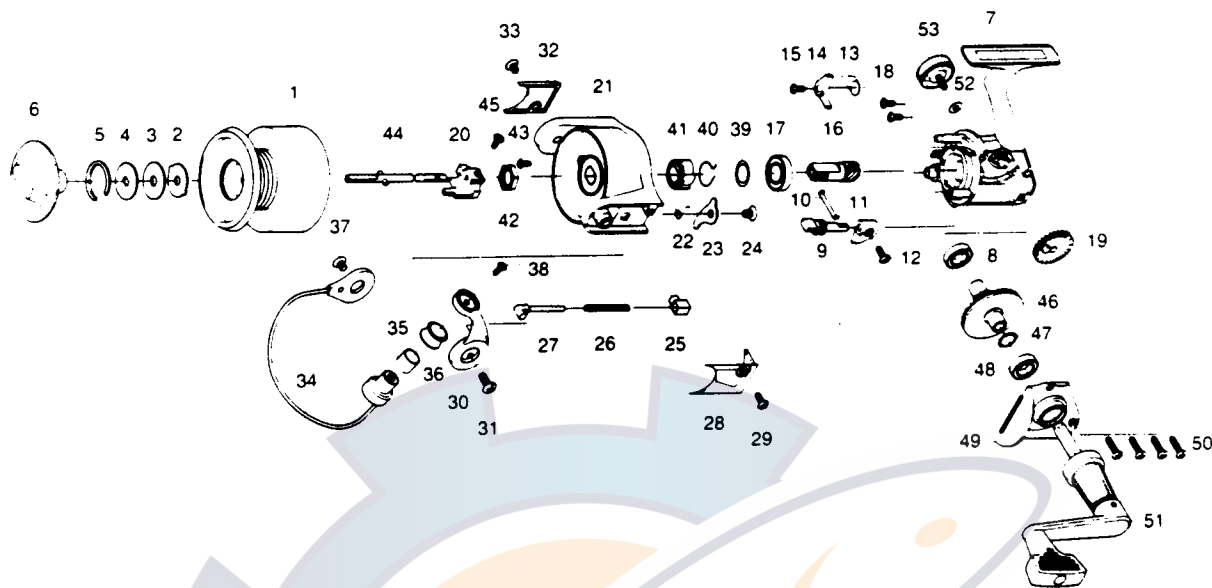

QUANTUM BR1/3-50

KEY PART NO.	BR150 PART NO.	BR350 PART NO.	DESCRIPTION	PRICE	KEY PART NO.	BR150 PART NO.	BR350 PART NO.	DESCRIPTION	PRICE
1	BH321-31	BH321-32	SPOOL ASSY.	7.75	28	BH046-31	BH046-31	ARM LEVER COVER	2.60
2	BH081-31	BH081-31	SPOOL WASHER 'A'	.55	29	BH085-11	BH085-11	COVER SCREW	.60
3	BH033-31	BH033-31	SPOOL WASHER 'B'	.60	30	BH007-11	BH007-12	ARM LEVER	3.00
4	BH080-31	BH080-31	SPOOL WASHER 'D'	.90	31	BH044-11	BH044-11	ARM LEVER SCREW	.60
5	BH038-31	BH038-31	DRAG RETAINER	.95	32	BH024-31	BH024-31	BAIL HOLDER COVER	1.65
6	BH332-31	BH332-31	DRAG KNOB ASSY.	3.10	33	BH085-11	BH085-11	COVER SCREW	.60
7	BH001-31	BH001-32	BODY	6.25	34	BH347-32	BH347-32	BAIL ASSY.	5.95
8	BH027-11	BH027-12	BEARING	5.95	35	BH016-11	BH016-11	LINE ROLLER BUSHING	1.00
9	BH090-11	BH090-11	STOPPER CAM	1.50	36	BH004-11	BH004-11	LINE ROLLER	5.30
10	BH089-11	BH089-11	STOPPER CAM SPRING	.90	37	BH044-11	BH044-11	BAIL HOLDER SCREW	.60
11	BH059-11	BH059-11	STOPPER LEVER	1.05	38	BH108-11	BH108-11	BAIL SCREW	.60
12	BH135-11	BH135-11	STOPPER LEVER SCREW	.60	39	BH110-31	BH110-31	BEARING WASHER	.50
13	BH061-11	BH061-11	STOPPER SPRING	1.40	40	BH086-31	BH086-31	SILENT SPRING	1.55
14	BH063-11	BH063-11	STOPPER	1.45	41	BH060-31	BH060-31	RATCHET GEAR	1.70
15	BH077-11	BH077-11	STOPPER SCREW	.60	42	BH006-31	BH006-31	ROTOR NUT	1.15
16	BH011-31	BH011-31	PINION GEAR	3.15	43	BH094-11	BH094-11	ROTOR NUT LOCK SCR	.60
17	BH028-31	BH028-31	BALL BEARING	7.00	44	BH315-31	BH315-31	MAIN SHAFT ASSY	5.95
18	BH041-11	BH041-11	BEARING SCREW	.60	45	BH100-11	BH100-11	MAIN SHAFT SCREW	.60
19	BH053-31	BH053-31	O/S GEAR	1.55	46	BH012-31	BH012-31	DRIVER GEAR	5.20
20	BH025-31	BH025-31	O/S SLIDER	2.55	47	BH026-11	BH026-11	ADJUST WASHER	.85
21	BH009-31	BH009-32	ROTOR	5.50	48	BH027-11	BH027-12	BEARING	5.95
22	BH049-31	BH049-31	KICK LEVER SPRING	.90	49	BH023-31	BH023-32	BODY COVER	5.25
23	BH019-31	BH019-31	KICK LEVER	1.85	50	BH057-31	BH057-31	BODY COVER SCREW	.60
24	BH136-11	BH136-11	KICK LEVER SCREW	.60	51	BH318-31	BH318-31	HANDLE ASSY.	7.25
25	BH020-11	BH020-11	SPRING HOLDER	.90	52	BH105-11	BH105-11	HANDLE CAP WASHER	.45
26	BH022-31	BH022-31	ARM LEVER SPRING	.60	53	BH073-31	BH073-31	HANDLE SCREW CAP	3.05
27	BH031-31	BH031-31	SPRING SHAFT	.90					